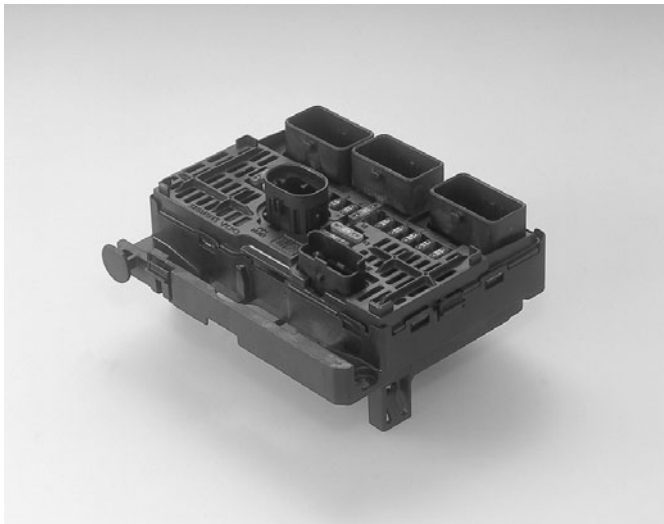

# JUNCTION BOX

Custom-made connector

## JUNCTION BOX

This product is developed by the custom-made for junction box, fuse box, and relay box for automobile.

### Features

Various configurations, number of circuits, and the fuse specification can be developed according to the custom-made.

HT

AIT

HCM

MIO

CPT

BMD