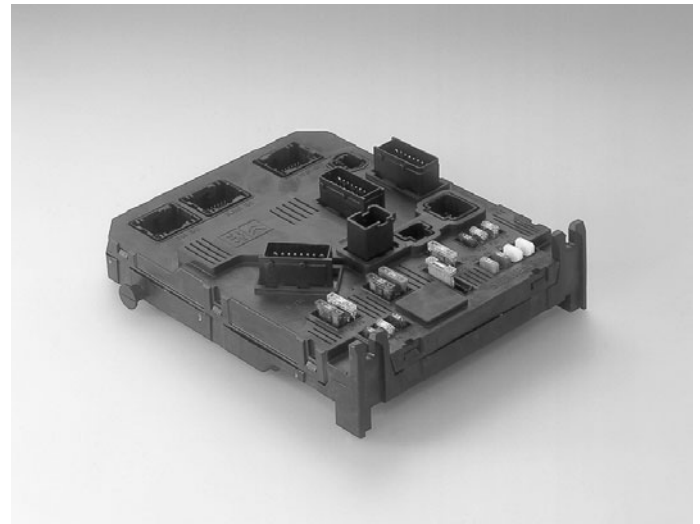

# JUNCTION BOX

Custom-made connector

## JUNCTION BOX

This product is developed by the custom-made for junction box, fuse box, and relay box for automobile.

### Features

Various configurations, number of circuits, and the fuse specification can be developed according to the custom-made.

HT

AIT

HCM

MIO

CPT

BMD